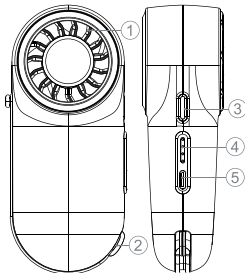

Type-C input: DC 5V/1A

Product size: 57x38.5x127mm

Weight: 112g

PACKAGE

- Portable Fan x1
- Cable x1
- Warranty card x1
- User manual x1
- Stickers x1

PRODUCT DETAILS

1. Fan
2. Built-in Strap
3. Power Button
4. LED Indicators
5. Type-C Input

PRODUCT OPERATION

1. Long press to turn the device on or off.
2. Short press of the power button cycles through four speed modes. The fan has four indicators that indicate the current speed mode: one indicator lights up for mode one, two indicators for mode two, three indicators for mode three, and four indicators for maximum speed.
3. Connect one end of the cable to the USB port of the power adapter and the other to the Type-C port of the device. The four indicators indicate 25%, 50%, 75%, and 100% charge. Four indicators illuminated correspond to a 100% charge in the case; each 25% increase in charge will add one indicator.